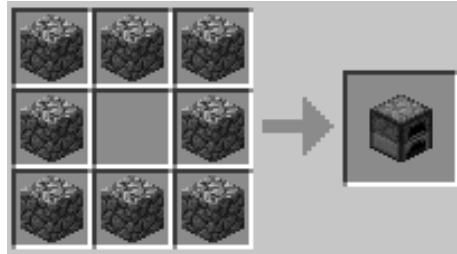

MINECRAFT SMELTING GUIDE

First you'll need a Furnace:

Workbench

Right-click

Input: (the item you want to smelt)

Iron Ore

Output: (the item you want to make)

Iron Ingot

Fuel: (the item you will burn)

Many items will burn!

Combine Iron Ingots to make Iron Blocks

Workbench

Right-click